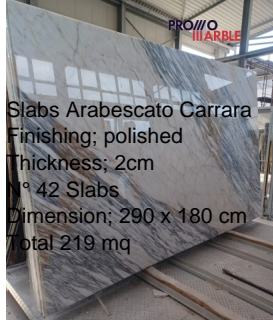

## Slabs Arabescato Carrara

## Slabs Arabescato Carrara

---

Slabs Arabescato Carrara  
Finishing: polished  
Thickness: 2cm  
N° 42 Slabs  
Dimension: 290 x 180 cm  
Total 219 mq

Rating: Not Rated Yet  
**Price**

[Ask a question about this product](#)

### **Slabs Arabescato Carrara**

Finishing: polished

Thickness: 2cm

N° 42 slabs

Dimension: 290 x 180 cm

Total 219 mq