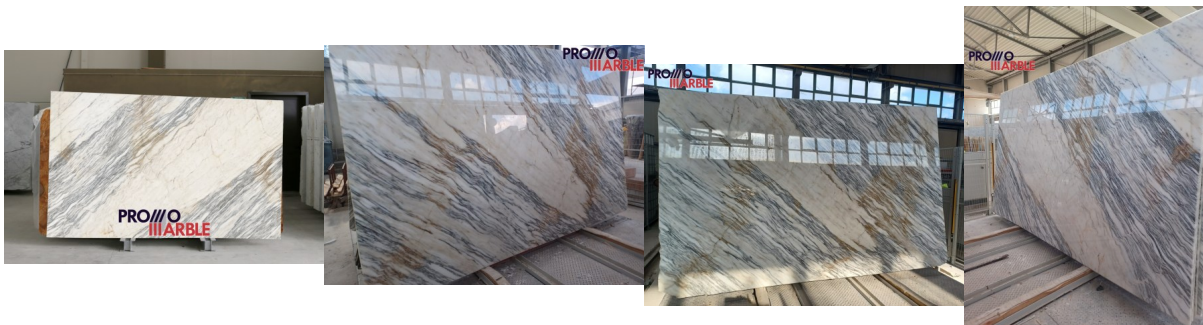

## Slabs Arabescato Carrara

## Slabs Arabescato Carrara

---

Slabs Arabescato Carrara  
Finishing: polished  
Thickness: 2cm  
N° 42 Slabs  
Dimension: 290 x 180 cm  
Total 219 mq

Rating: Not Rated Yet  
**Price**

[Ask a question about this product](#)